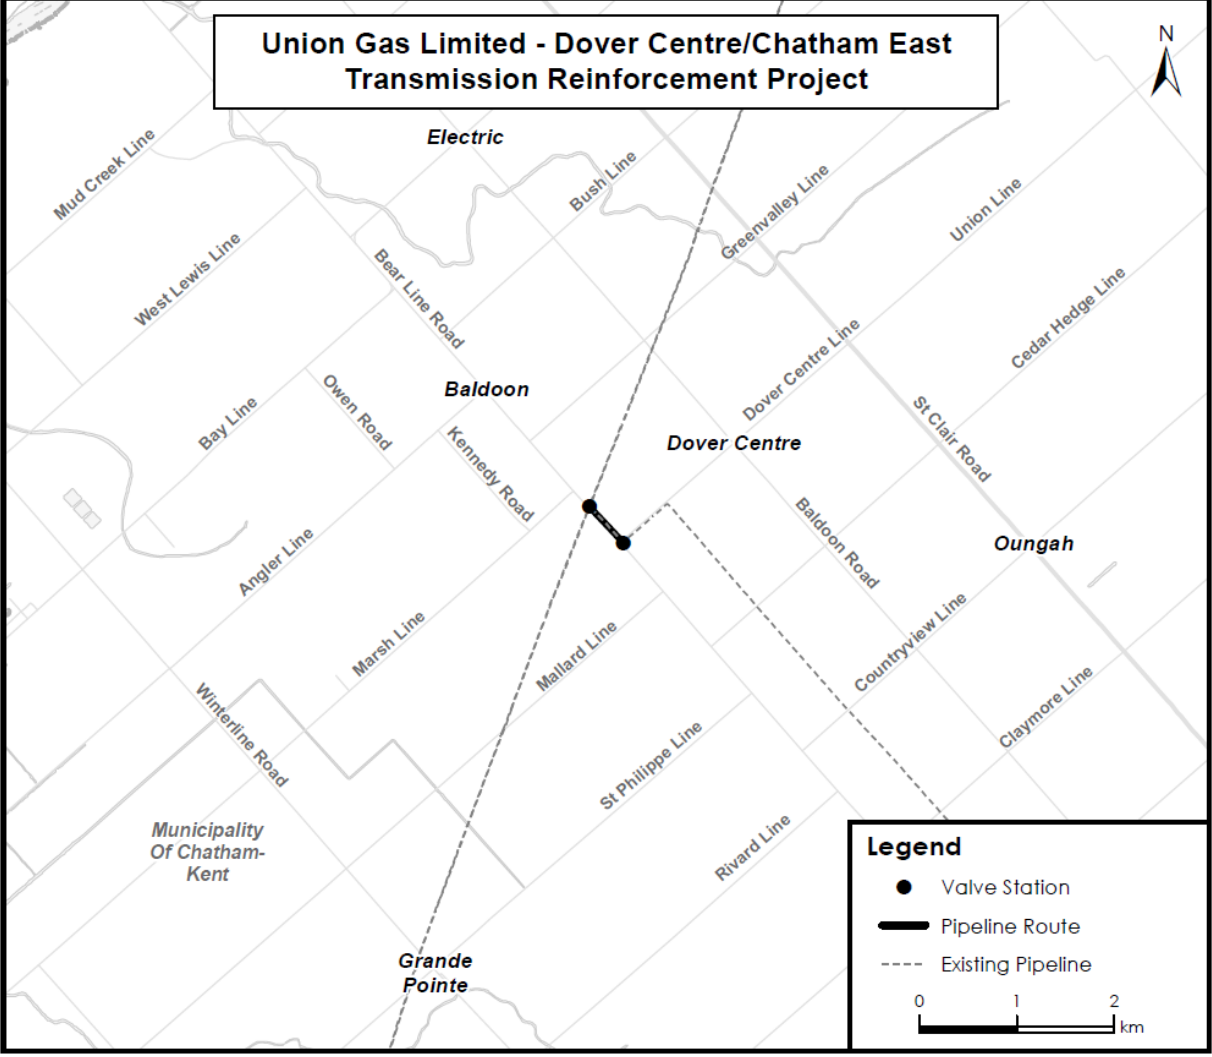

Union Gas Limited - Dover Centre/Chatham East Transmission Reinforcement Project

Legend

- Valve Station
- Pipeline Route
- - - Existing Pipeline

0 1 2 km