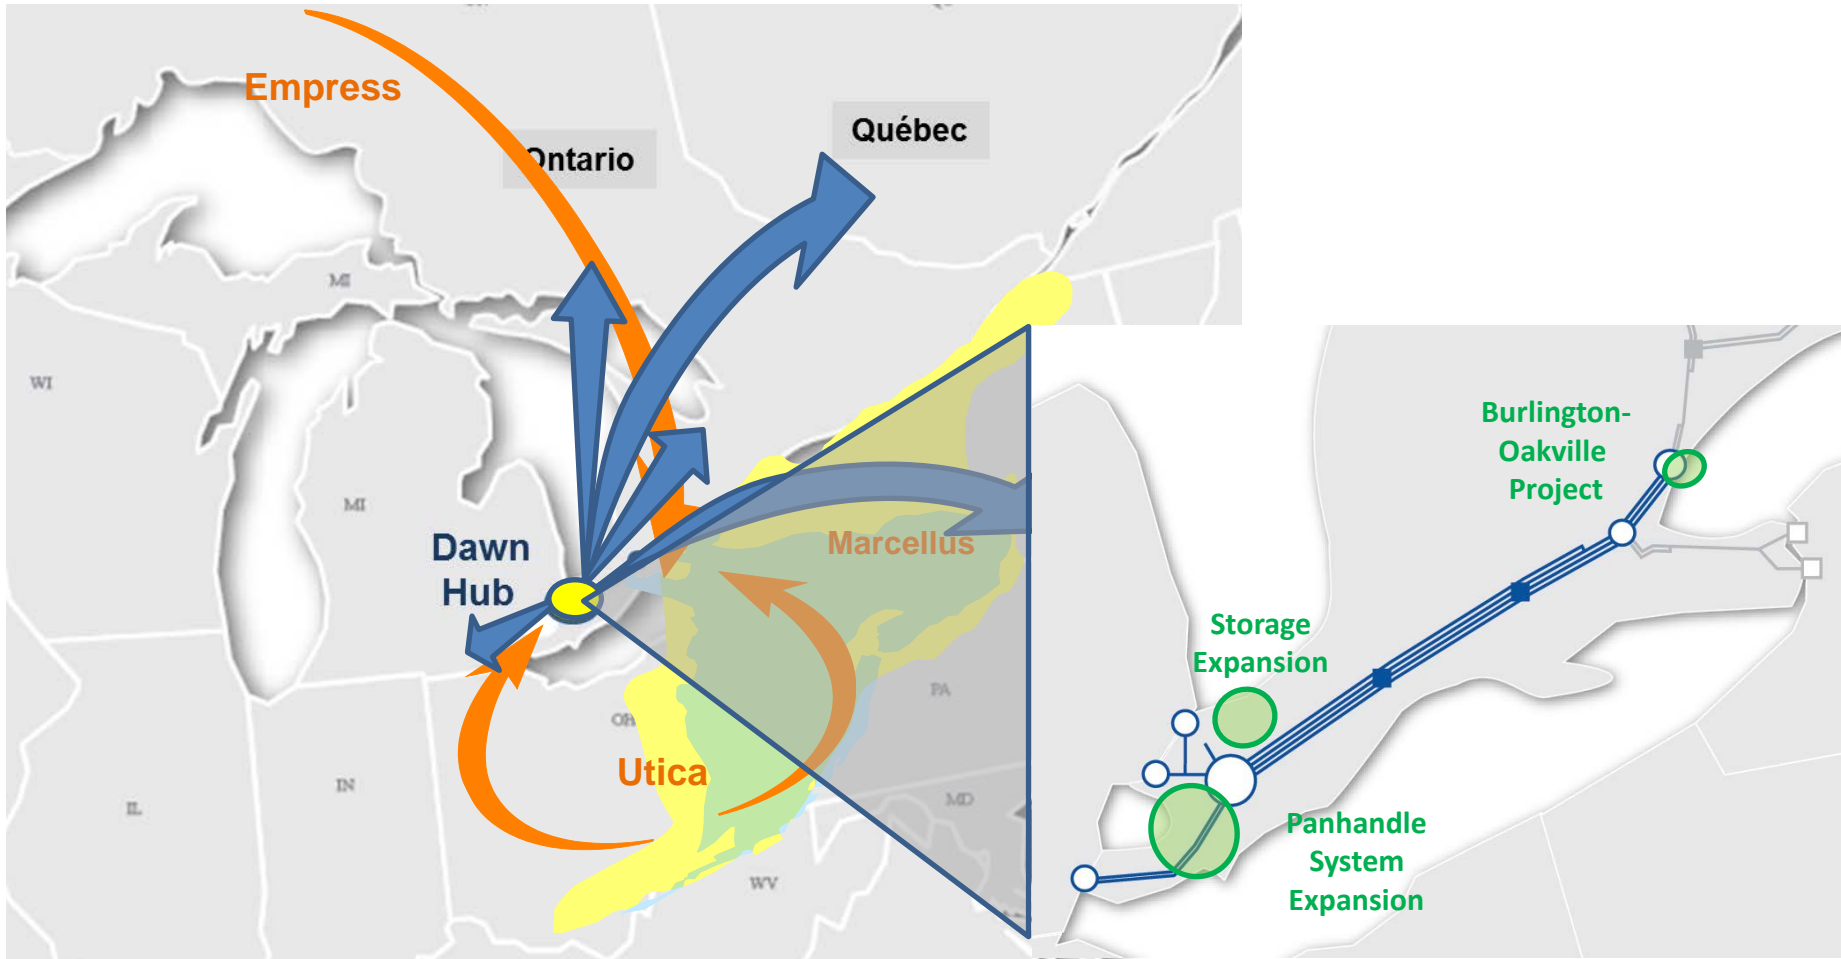

uniongas

A Spectra Energy Company

Union Gas Expansion Update

Patrick Boyer

Ontario Infrastructure Expansion

Providing the Market Supply Choice

Legend

✓ Facilities In-Service

2015 to 2017 infrastructure expansion providing increased diversity of supply and access to the Dawn Hub

What's next?

Focus on Continued Growth at Dawn

Attract new supply to Dawn
Meet new storage and transportation demands

2017 Panhandle Reinforcement Project

Transportation capacity to meet increased In-Franchise demand