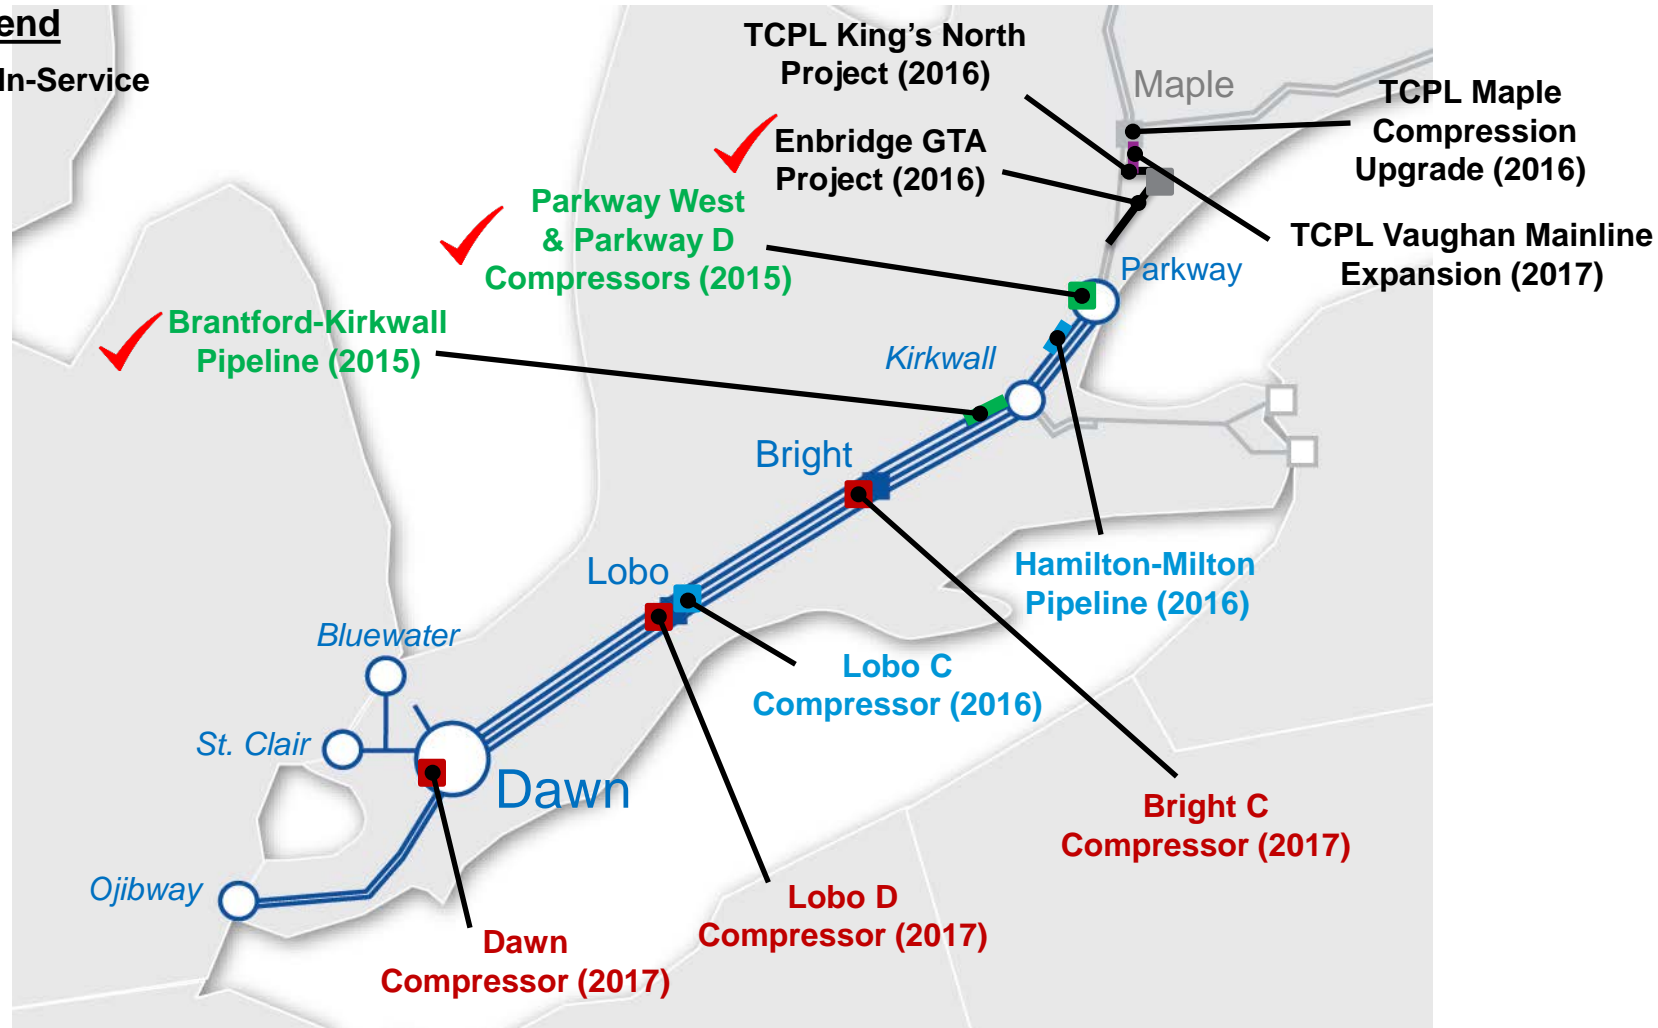

uniongas

A Spectra Energy Company

Union Gas Expansion Update

Patrick Boyer

Ontario Infrastructure Expansion

Providing the Market Supply Choice

Legend

✓ Facilities In-Service

2015 to 2017 infrastructure expansion providing increased diversity of supply and access to the Dawn Hub

What's next?

Focus on Continued Growth at Dawn

Attract new supply to Dawn
Meet new storage and transportation demands

2017 Panhandle Reinforcement Project

Transportation capacity to meet increased In-Franchise demand